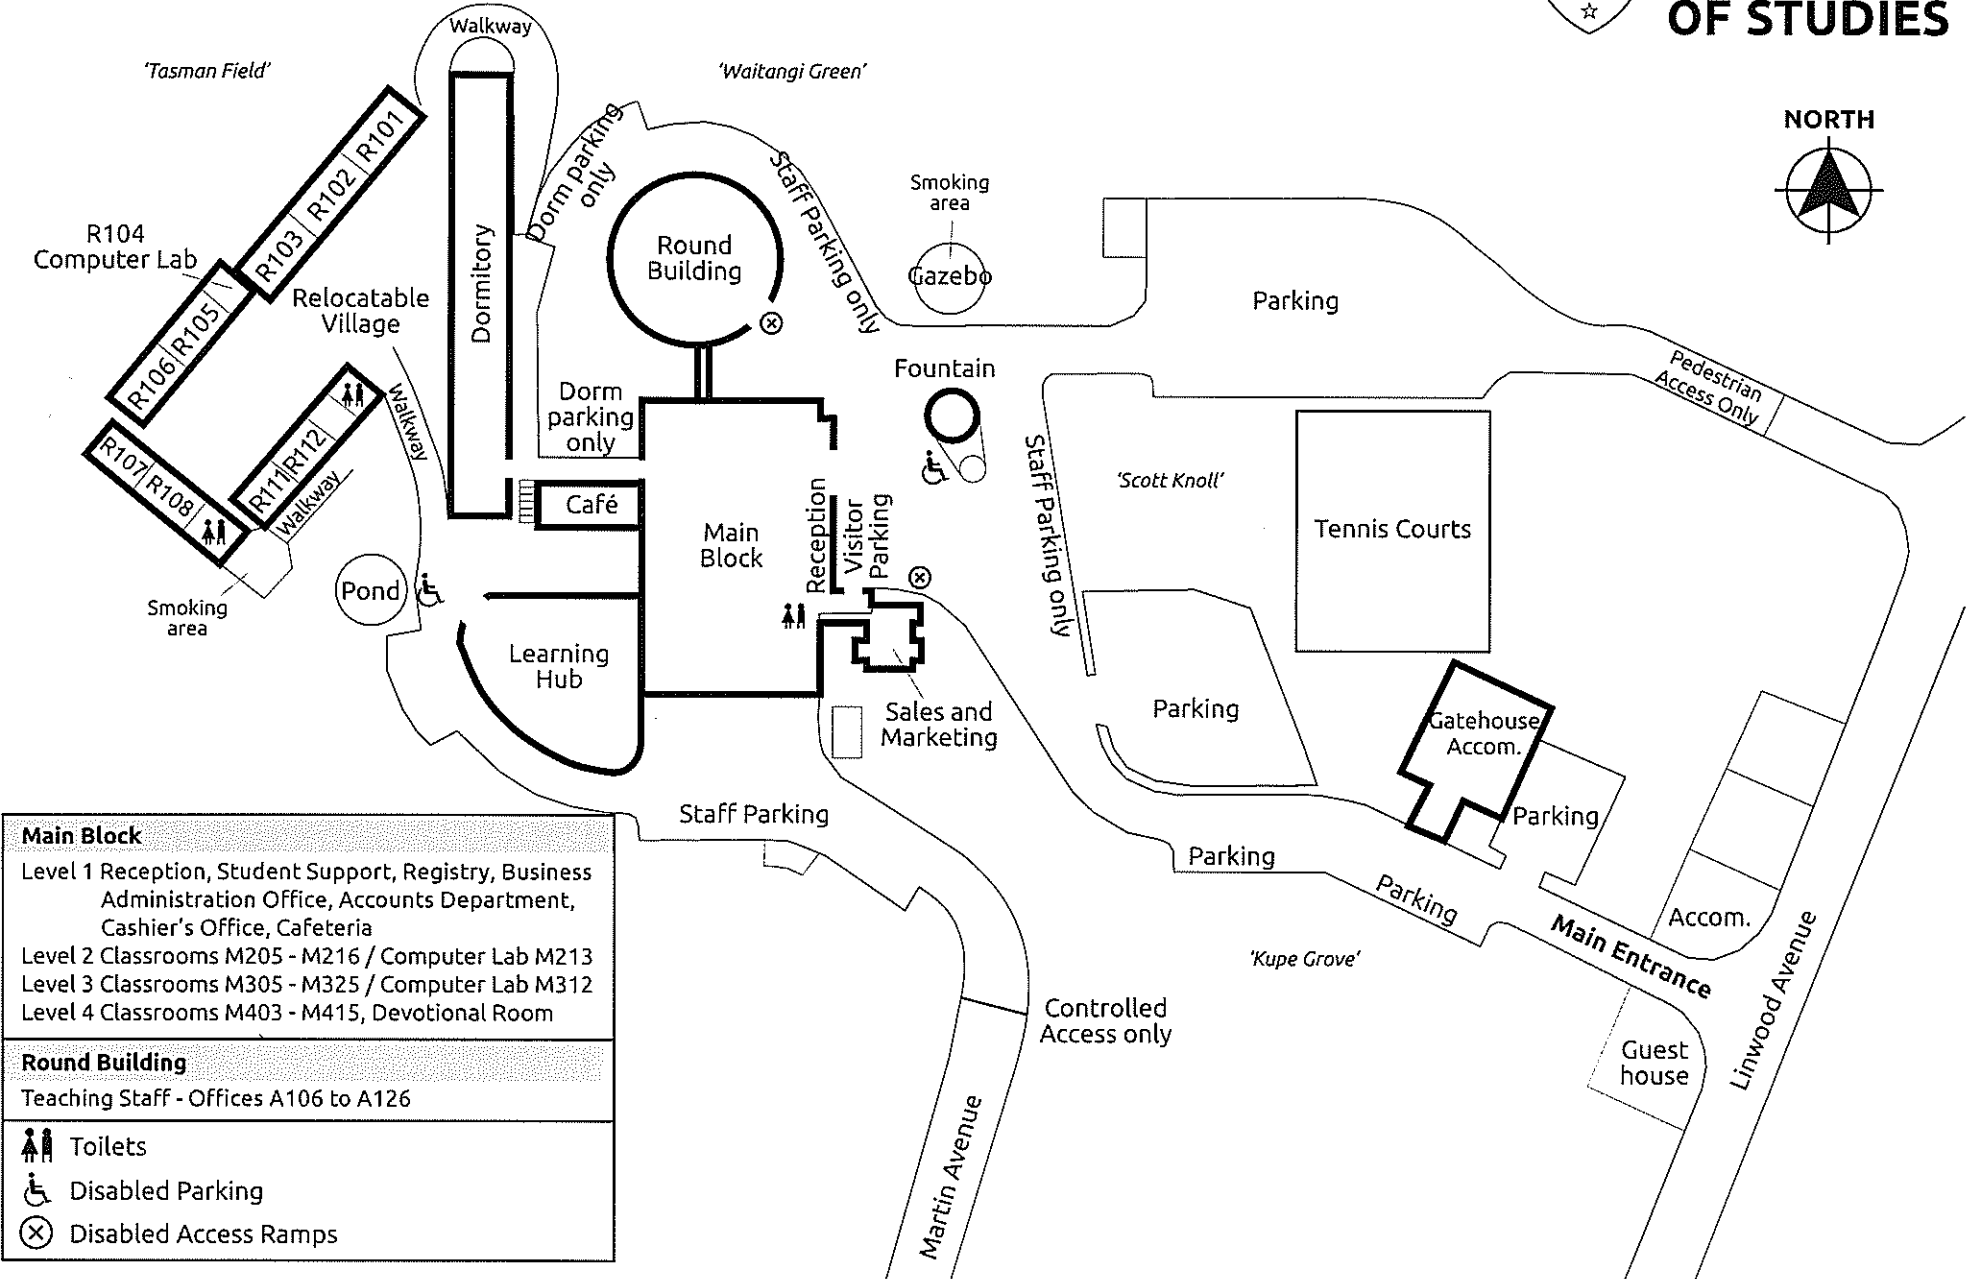

ST HELENS CAMPUS

Main Block
Level 1 Reception, Student Support, Registry, Business Administration Office, Accounts Department, Cashier's Office, Cafeteria
Level 2 Classrooms M205 - M216 / Computer Lab M213
Level 3 Classrooms M305 - M325 / Computer Lab M312
Level 4 Classrooms M403 - M415, Devotional Room
Round Building
Teaching Staff - Offices A106 to A126
Toilets
Disabled Parking
Disabled Access Ramps